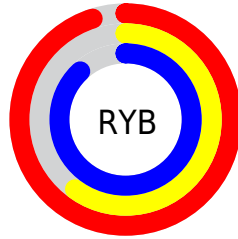

- Red (95%)
- Yellow (60%)
- Blue (88%)