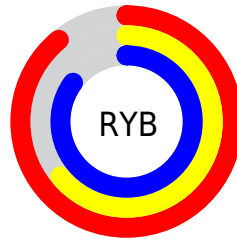

Details

The YUV color **188.0040, 14.2950, 35.0765** is a light color, and the websafe version is hex **CC99CC**. A complement of this color would be **201.9960, -14.2950, -35.0765**, and the grayscale version is **188.0000, 0.0000, 0.0000**.

A 20% lighter version of the original color is **233.2810, 10.7075, 19.0476**, and **133.8790, 13.8637, 33.4321** is the 20% darker color. If you saturate the color by 10%, you get **174.0470, 19.2038, 47.3168**, and if you desaturate by 10%, it is **201.9610, 9.3862, 22.8362**.

Distribution

Red (89%)

Green (64%)

Blue (85%)

Red (89%)

Yellow (64%)

Blue (85%)

Cyan (0%)