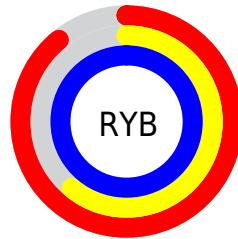

- Red (89%)
- Yellow (61%)
- Blue (100%)