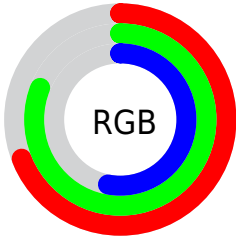

Distribution

- Red (69%)
- Green (81%)
- Blue (53%)