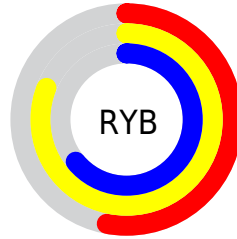

- Red (53%)
- Yellow (81%)
- Blue (64%)