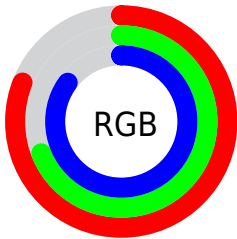

Distribution

Red (81%)

Green (69%)

Blue (85%)