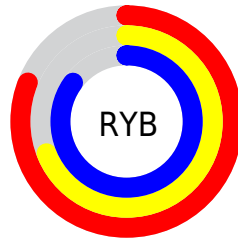

Red (81%)

Yellow (69%)

Blue (85%)