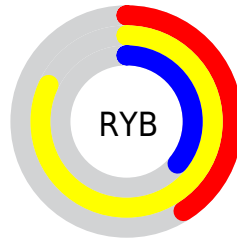

- Red (41%)
- Yellow (82%)
- Blue (36%)