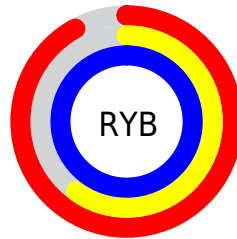

- Red (92%)
- Yellow (60%)
- Blue (100%)