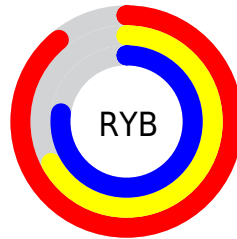

- Red (89%)
- Yellow (67%)
- Blue (77%)