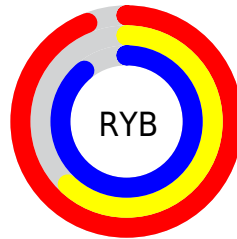

Red (94%)

Yellow (62%)

Blue (89%)