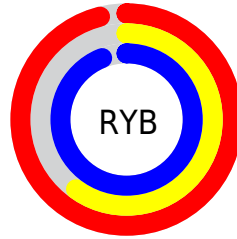

- Red (96%)
- Yellow (60%)
- Blue (94%)