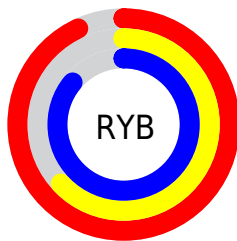

Red (93%)

Yellow (63%)

Blue (86%)