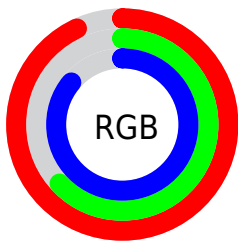

Distribution

Red (93%)

Green (63%)

Blue (86%)