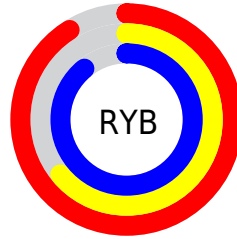

Details

The YUV color **191.2150, 17.6420, 34.8914** is a light color, and the websafe version is hex **CC99CC**. A complement of this color would be **203.7850, -17.6420, -34.8914**, and the grayscale version is **191.0000, 0.0000, 0.0000**.

A 20% lighter version of the original color is **234.4550, 10.1287, 18.0180**, and **136.6770, 16.9212, 32.7323** is the 20% darker color. If you saturate the color by 10%, you get **177.6000, 23.8612, 46.8318**, and if you desaturate by 10%, it is **204.8300, 11.4228, 22.9511**.

Distribution

Red (91%)

Green (64%)

Blue (89%)

Red (91%)

Yellow (64%)

Blue (89%)

Cyan (0%)