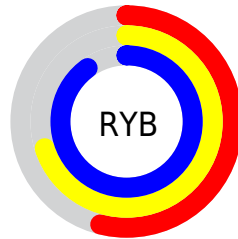

- Red (54%)
- Yellow (70%)
- Blue (90%)