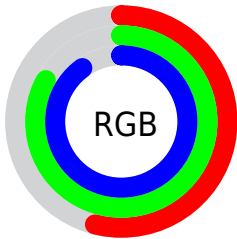

Distribution

- Red (54%)
- Green (83%)
- Blue (90%)