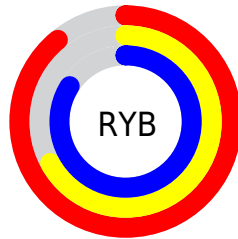

- Red (89%)
- Yellow (67%)
- Blue (84%)