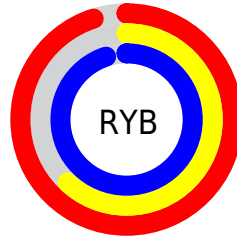

- Red (95%)
- Yellow (62%)
- Blue (95%)