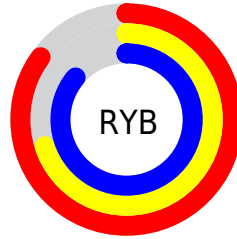

- Red (85%)
- Yellow (70%)
- Blue (86%)