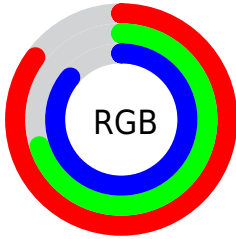

Distribution

- Red (85%)
- Green (70%)
- Blue (86%)