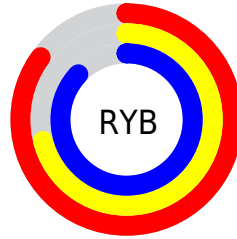

- Red (85%)
- Yellow (71%)
- Blue (87%)