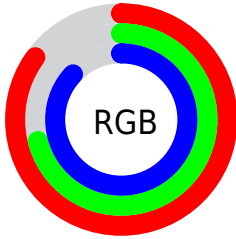

Distribution

- Red (85%)
- Green (71%)
- Blue (87%)