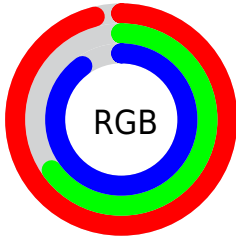

Distribution

- Red (96%)
- Green (65%)
- Blue (90%)