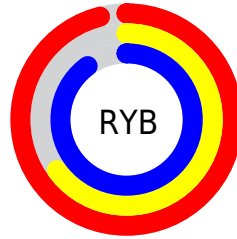

- Red (96%)
- Yellow (65%)
- Blue (90%)