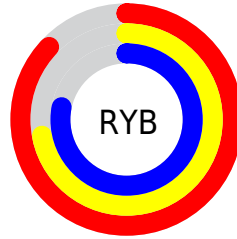

- Red (87%)
- Yellow (72%)
- Blue (78%)