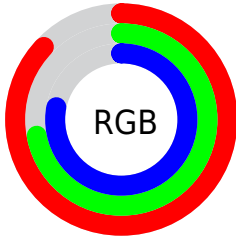

Distribution

- Red (87%)
- Green (72%)
- Blue (78%)