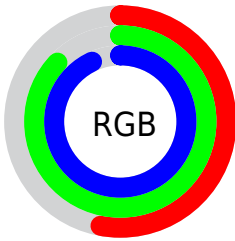

Distribution

- Red (53%)
- Green (87%)
- Blue (93%)