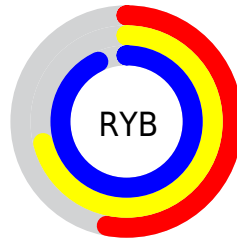

- Red (53%)
- Yellow (71%)
- Blue (93%)