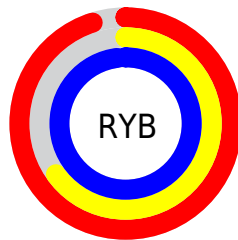

- Red (95%)
- Yellow (65%)
- Blue (98%)