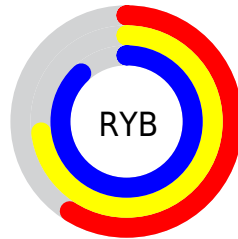

- Red (59%)
- Yellow (73%)
- Blue (88%)