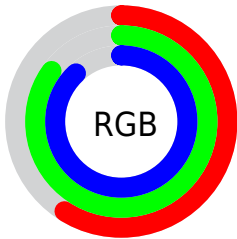

Distribution

- Red (59%)
- Green (85%)
- Blue (88%)