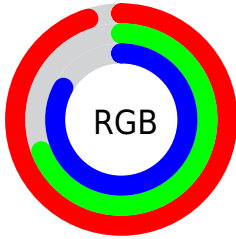

Distribution

Red (95%)

Green (69%)

Blue (83%)