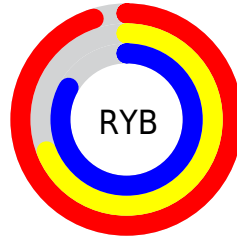

# Details

The YUV color **198.8380, 5.9959, 36.9761** is a light color, and the websafe version is hex **FFCCFF**. A complement of this color would be **217.1620, -5.9959, -36.9761**, and the grayscale version is **199.0000, 0.0000, 0.0000**.

A 20% lighter version of the original color is **240.9120, 6.9454, 12.3552**, and **144.4140, 5.7119, 34.7169** is the 20% darker color. If you saturate the color by 10%, you get **183.4960, 8.1365, 50.4310**, and if you desaturate by 10%, it is **214.1800, 3.8553, 23.5211**.

# Distribution

Red (95%)

Green (69%)

Blue (83%)

Red (95%)

Yellow (69%)

Blue (83%)

Cyan (0%)