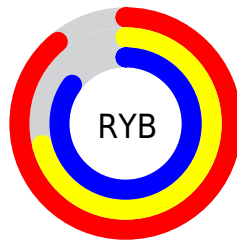

# Details

The YUV color **198.9720, 9.3808, 24.5806** is a light color, and the websafe version is hex **FFCCFF**. A complement of this color would be **209.0280, -9.3808, -24.5806**, and the grayscale version is **199.0000, 0.0000, 0.0000**.

A 20% lighter version of the original color is **244.4340, 5.2090, 9.2664**, and **144.8470, 8.9494, 22.9362** is the 20% darker color. If you saturate the color by 10%, you get **185.0150, 14.2896, 36.8208**, and if you desaturate by 10%, it is **212.9290, 4.4720, 12.3403**.

# Distribution

Red (89%)

Green (71%)

Blue (85%)

Red (89%)

Yellow (71%)

Blue (85%)

Cyan (0%)