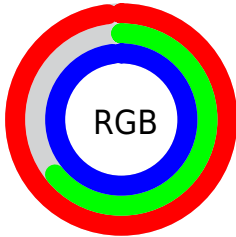

Distribution

Red (98%)

Green (64%)

Blue (98%)