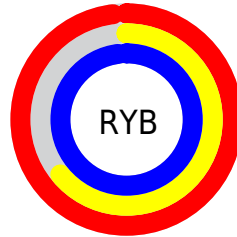

Details

The YUV color **199.2190, 25.0350, 43.6579** is a light color, and the websafe version is hex **FF99FF**. A complement of this color would be **214.7810, -25.0350, -43.6579**, and the grayscale version is **199.0000, 0.0000, 0.0000**.

A 20% lighter version of the original color is **234.4550, 10.1287, 18.0180**, and **143.6810, 24.3143, 41.4988** is the 20% darker color. If you saturate the color by 10%, you get **184.5440, 32.2698, 56.5279**, and if you desaturate by 10%, it is **213.8940, 17.8003, 30.7880**.

Distribution

Red (98%)

Green (64%)

Blue (98%)

Red (98%)

Yellow (64%)

Blue (98%)

Cyan (0%)