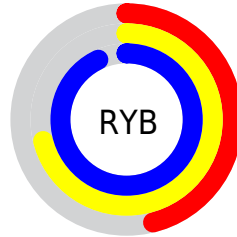

- Red (46%)
- Yellow (71%)
- Blue (93%)