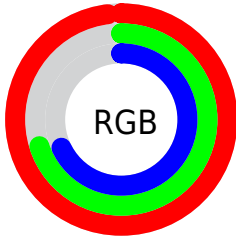

Distribution

- Red (98%)
- Green (70%)
- Blue (68%)