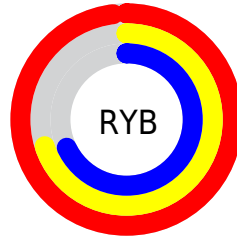

- Red (98%)
- Yellow (70%)
- Blue (68%)