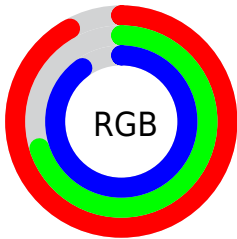

Distribution

- Red (92%)
- Green (70%)
- Blue (90%)