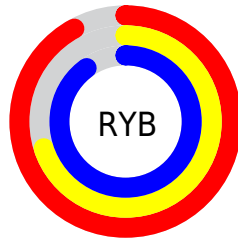

- Red (92%)
- Yellow (70%)
- Blue (90%)