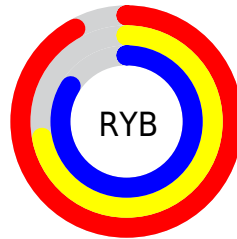

- Red (92%)
- Yellow (72%)
- Blue (84%)