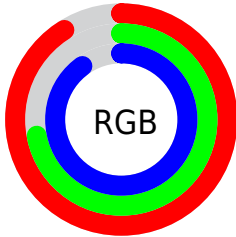

Distribution

- Red (91%)
- Green (72%)
- Blue (90%)