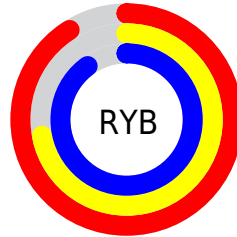

- Red (91%)
- Yellow (72%)
- Blue (90%)