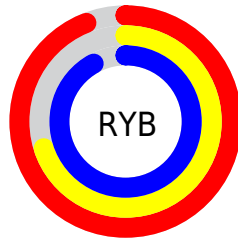

- Red (94%)
- Yellow (70%)
- Blue (92%)