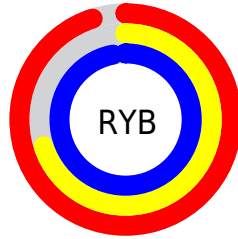

- Red (95%)
- Yellow (70%)
- Blue (97%)