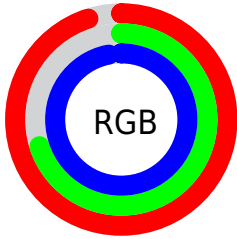

Distribution

- Red (95%)
- Green (70%)
- Blue (97%)