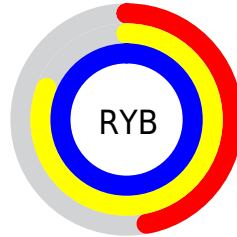

- Red (47%)
- Yellow (81%)
- Blue (100%)