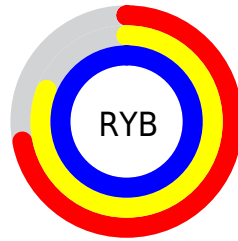

- Red (72%)
- Yellow (81%)
- Blue (100%)