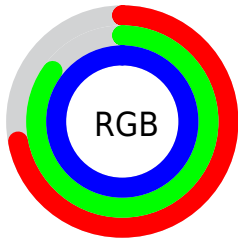

Distribution

- Red (72%)
- Green (85%)
- Blue (100%)