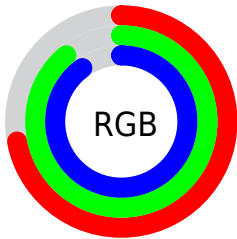

Distribution

- Red (72%)
- Green (89%)
- Blue (90%)