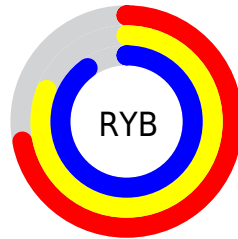

- Red (72%)
- Yellow (81%)
- Blue (90%)