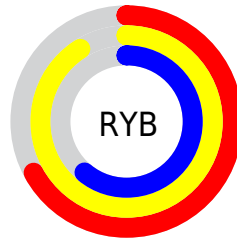

Details

The YUV color **214.8190, -28.9978, 14.1907** is a light color, and the websafe version is hex **CCCC99**. A complement of this color would be **172.1810, 28.9978, -14.1907**, and the grayscale version is **215.0000, 0.0000, 0.0000**.

A 20% lighter version of the original color is **249.9840, -19.2191, 4.3990**, and **159.5630, -27.3926, 12.6612** is the 20% darker color. If you saturate the color by 10%, you get **209.8490, -37.8866, 18.5494**, and if you desaturate by 10%, it is **219.7890, -20.1090, 9.8320**.

Distribution

Red (91%)

Green (85%)

Blue (61%)

Red (67%)

Yellow (91%)

Blue (61%)

Cyan (0%)