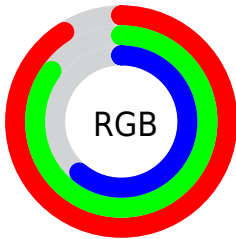

Distribution

Red (91%)

Green (85%)

Blue (61%)