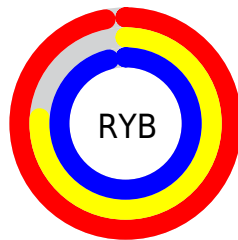

Details

The YUV color **215.1880, 15.1903, 27.8991** is a light color, and the websafe version is hex **FFCCFF**. A complement of this color would be **224.8120, -15.1903, -27.8991**, and the grayscale version is **215.0000, 0.0000, 0.0000**.

A 20% lighter version of the original color is **252.0650, 1.4470, 2.5740**, and **160.0630, 14.7589, 26.2547** is the 20% darker color. If you saturate the color by 10%, you get **200.5130, 22.4251, 40.7691**, and if you desaturate by 10%, it is **229.8630, 7.9555, 15.0291**.

Distribution

Red (97%)

Green (76%)

Blue (96%)

Red (97%)

Yellow (76%)

Blue (96%)

Cyan (0%)