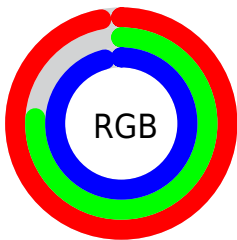

Distribution

Red (97%)

Green (76%)

Blue (96%)