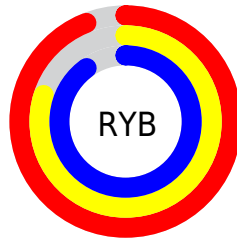

- Red (94%)
- Yellow (80%)
- Blue (90%)