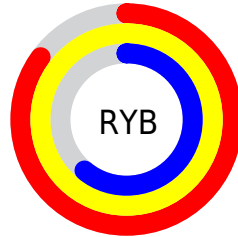

Details

The YUV color $219.3370, -31.2251, 28.6455$ is a light color, and the websafe version is hex FFCC99 . A complement of this color would be $188.6630, 31.2251, -28.6455$, and the grayscale version is $220.0000, 0.0000, 0.0000$.

A 20% lighter version of the original color is $249.9840, -19.2191, 4.3990$, and $163.7820, -29.4725, 26.5012$ is the 20% darker color. If you saturate the color by 10%, you get $210.6170, -39.2512, 36.2929$, and if you desaturate by 10%, it is $228.0570, -23.1991, 20.9980$.

Distribution

Red (99%)

Green (84%)

Blue (61%)

Red (85%)

Yellow (99%)

Blue (61%)

Cyan (0%)