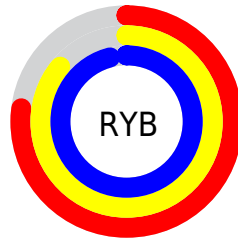

- Red (77%)
- Yellow (86%)
- Blue (96%)