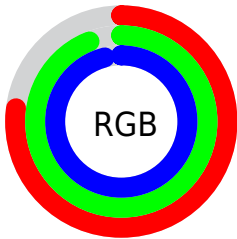

Distribution

- Red (77%)
- Green (94%)
- Blue (96%)