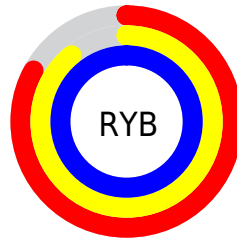

- Red (83%)
- Yellow (89%)
- Blue (100%)