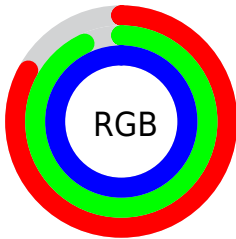

Distribution

- Red (83%)
- Green (93%)
- Blue (100%)