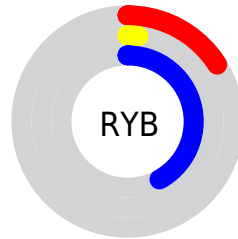

- Red (16%)
- Yellow (2%)
- Blue (42%)