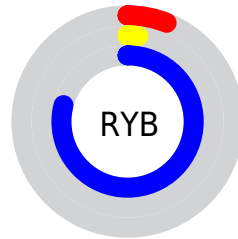

- Red (6%)
- Yellow (2%)
- Blue (79%)