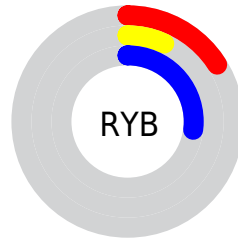

- Red (16%)
- Yellow (7%)
- Blue (27%)