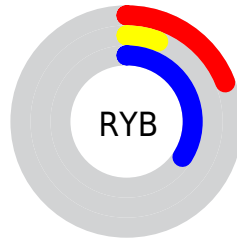

- Red (19%)
- Yellow (6%)
- Blue (34%)