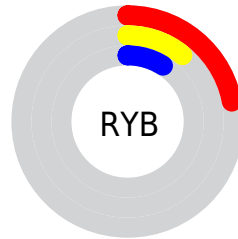

# Details

The YUV color **34.2150, -6.0220, 18.2284** is a dark color, and the websafe version is hex **330000**. A complement of this color would be **42.7850, 6.0220, -18.2284**, and the grayscale version is **34.0000, 0.0000, 0.0000**.

A 20% lighter version of the original color is **79.4820, -7.6326, 21.5023**, and **0.0000, 0.0000, 0.0000** is the 20% darker color. If you saturate the color by 10%, you get **30.7100, -6.7590, 21.3023**, and if you desaturate by 10%, it is **37.8340, -4.8482, 15.0546**.

# Distribution

 Red (22%)

 Green (10%)

 Blue (9%)

 Red (22%)

 Yellow (11%)

 Blue (9%)

 Cyan (0%)