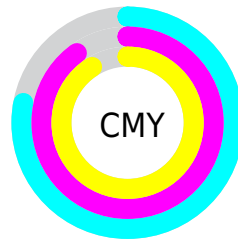

A 20% lighter version of the original color is **79.4820, -7.6326, 21.5023**, and **0.0000, 0.0000, 0.0000** is the 20% darker color. If you saturate the color by 10%, you get **30.7100, -6.7590, 21.3023**, and if you desaturate by 10%, it is **37.8340, -4.8482, 15.0546**.

# Distribution

 Red (22%)

 Green (10%)

 Blue (9%)

 Red (22%)

 Yellow (11%)

 Blue (9%)

 Cyan (0%)

 Magenta (53%)

 Yellow (60%)

 Black (78%)

 Cyan (78%)

 Magenta (90%)

 Yellow (91%)