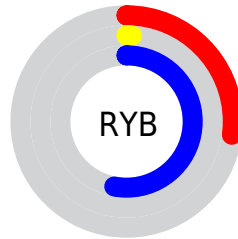

- Red (27%)
- Yellow (1%)
- Blue (53%)