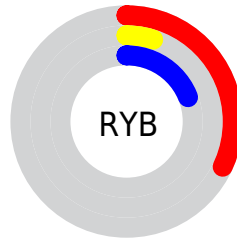

- Red (32%)
- Yellow (5%)
- Blue (19%)