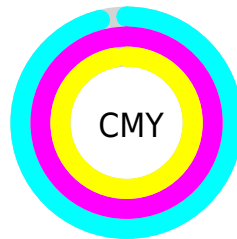

Details

The YUV color **4.0870, 1.4361, 6.0627** is a dark color, and the websafe version is hex **000000**. A complement of this color would be **6.9130, -1.4361, -6.0627**, and the grayscale version is **4.0000, 0.0000, 0.0000**.

A 20% lighter version of the original color is **50.5490, 0.7153, 3.9035**, and **0.0000, 0.0000, 0.0000** is the 20% darker color. If you saturate the color by 10%, you get **4.0870, 1.4361, 6.0627**, and if you desaturate by 10%, it is **4.6740, 1.1467, 5.5479**.

Distribution

- Red (4%)
- Green (0%)
- Blue (3%)

- Red (4%)
- Yellow (0%)
- Blue (3%)

- Cyan (0%)
- Magenta (100%)
- Yellow (36%)
- Black (96%)

- Cyan (96%)
- Magenta (100%)
- Yellow (97%)

Brightness & Saturation Gradients

These gradients show how the YUV color 4.0870, 1.4361, 6.0627 changes by changing the brightness by 10 percent. The first figure shows a shift by +10% for each color and the second figure -10%.

Similar to the brightness gradients but the following saturation gradients show a change of the YUV color 4.0870, 1.4361, 6.0627 by changing the saturation by 10% instead.