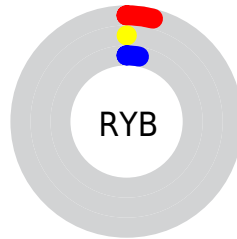

- Red (4%)
- Yellow (0%)
- Blue (3%)