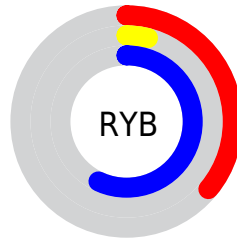

- Red (36%)
- Yellow (4%)
- Blue (57%)